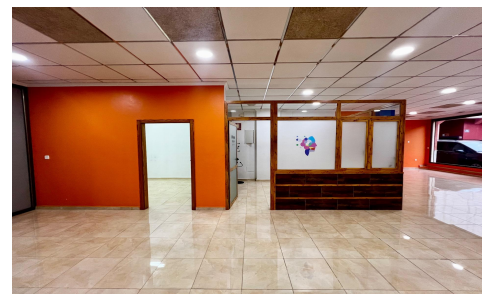

JL89210S

Commercial In Beniel

€199,000

0

1

160m²

N/A

N/A