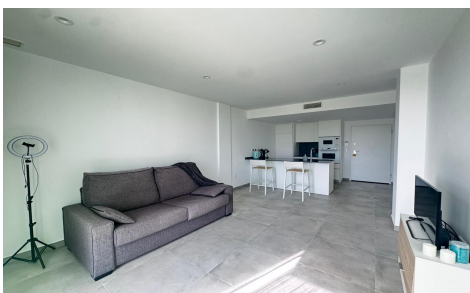

JL48336Y

Apartment In Torre Pacheco

€275,000

2

2

69m²

N/A

N/A