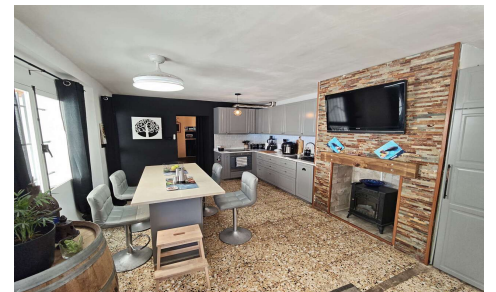

JL13104R

Town House In Pinoso

€169,950

5

2

224m²

170m²

N/A