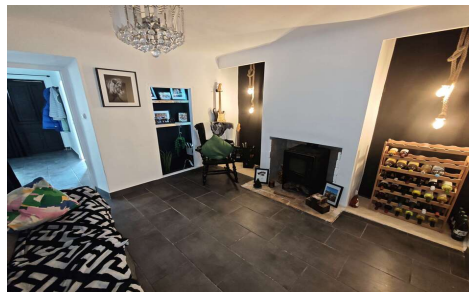

JL13104R

Town House In Pinoso

€169,950

5

2

224m²

170m²

N/A