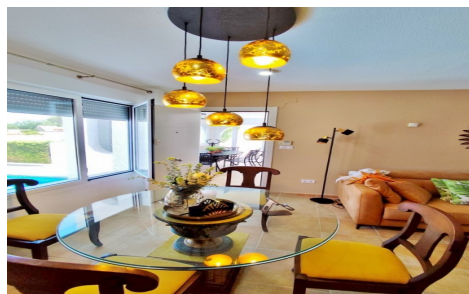

JL38230D

Villa In San Miguel de Salinas

€425,000

4

3

187m²

625m²

N/A