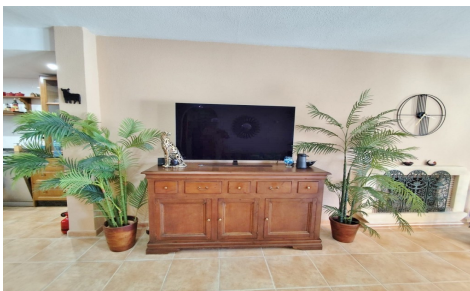

JL38230D

Villa In San Miguel de Salinas

€425,000

4

3

187m²

625m²

N/A