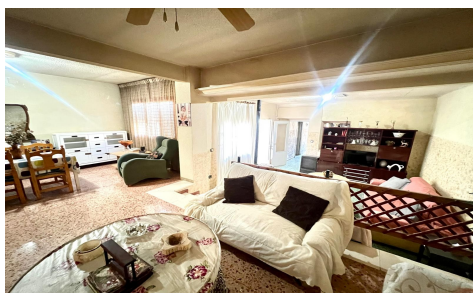

JL56968B

Town House In Pinoso

€249,995

6

1

260m²

690m²

N/A