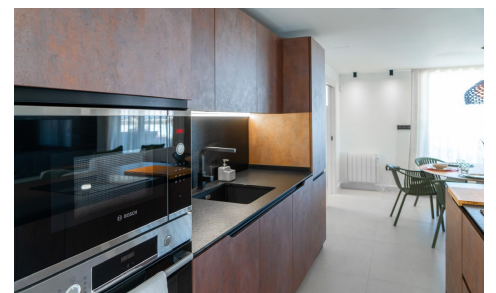

JL36212U

**Penthouse In Orihuela Costa**

**€499,000**

2

2

122m<sup>2</sup>

N/A

N/A