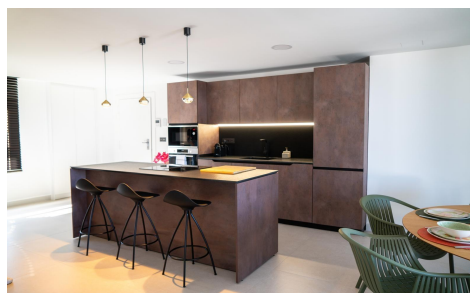

JL36212U

**Penthouse In Orihuela Costa**

**€499,000**

2

2

122m<sup>2</sup>

N/A

N/A