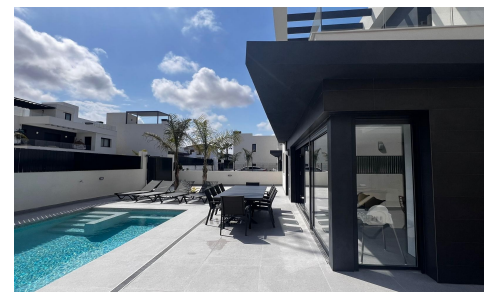

JL16841U

Villa In Algorfa

€539,000

5

4

200m²

240m²

N/A