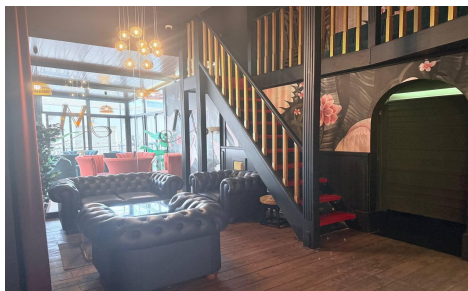

JL67556B

Commercial In Orihuela Costa

€449,900

0

0

350m²

N/A

N/A