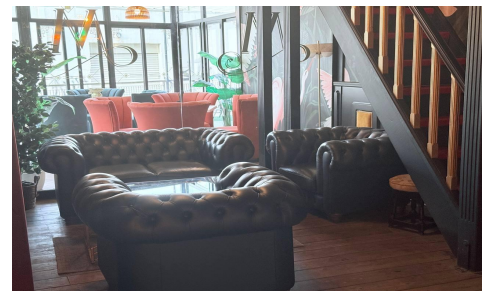

JL67556B

Commercial In Orihuela Costa

€449,900

0

0

350m²

N/A

N/A