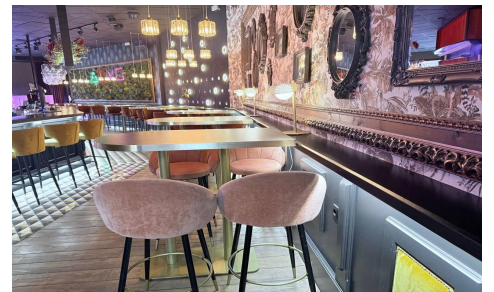

JL67556B

Commercial In Orihuela Costa

€449,900

0

0

350m²

N/A

N/A