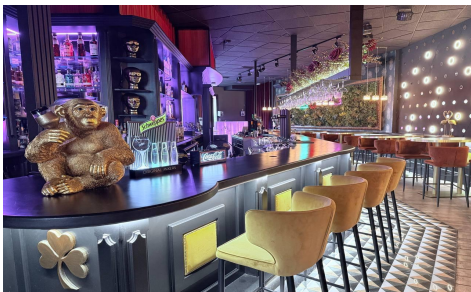

JL67556B

Commercial In Orihuela Costa

€449,900

0

0

350m²

N/A

N/A