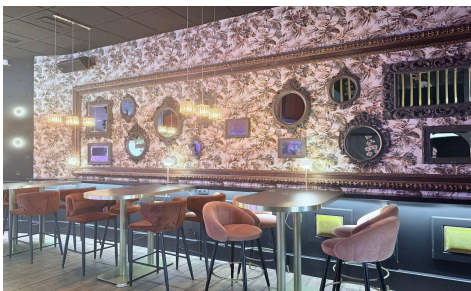

JL67556B

Commercial In Orihuela Costa

€449,900

0

0

350m²

N/A

N/A