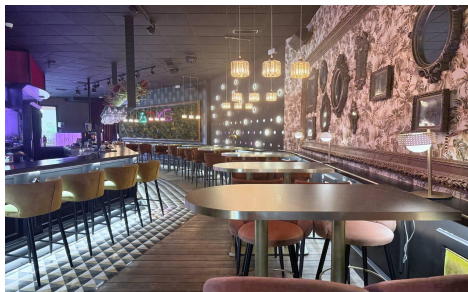

JL67556B

Commercial In Orihuela Costa

€449,900

0

0

350m²

N/A

N/A