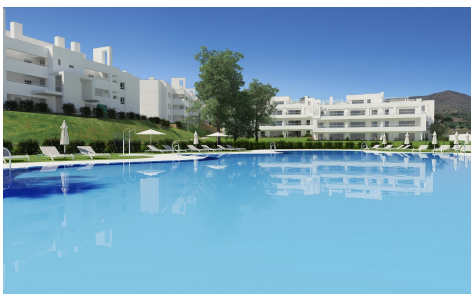

JL39215H

NEW BUILD RESIDENTIAL COMPLEX AT LA CAÑA 110,000€

2

2

80m²

N/A