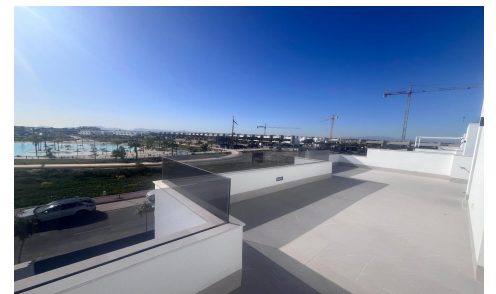

## Villa In Torre Pacheco

€750,000

3

3

125m<sup>2</sup>

319m<sup>2</sup>

N/A