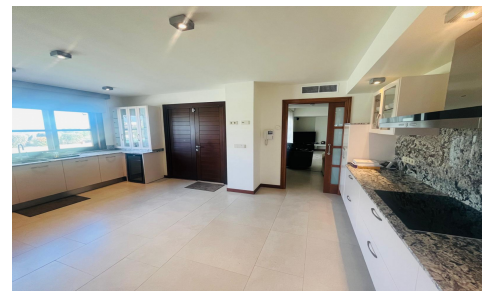

JL53875J

Villa In Sucina

€995,000

4

4

360m²

1,387m²

N/A