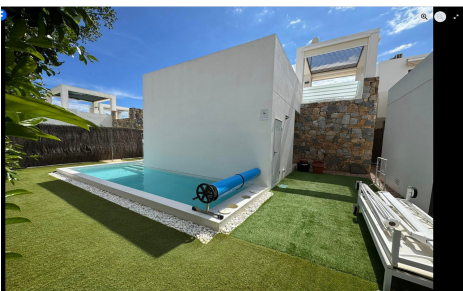

JL0640

Villa In Orihuela Costa

€1,800

2

2

N/A

N/A

N/A