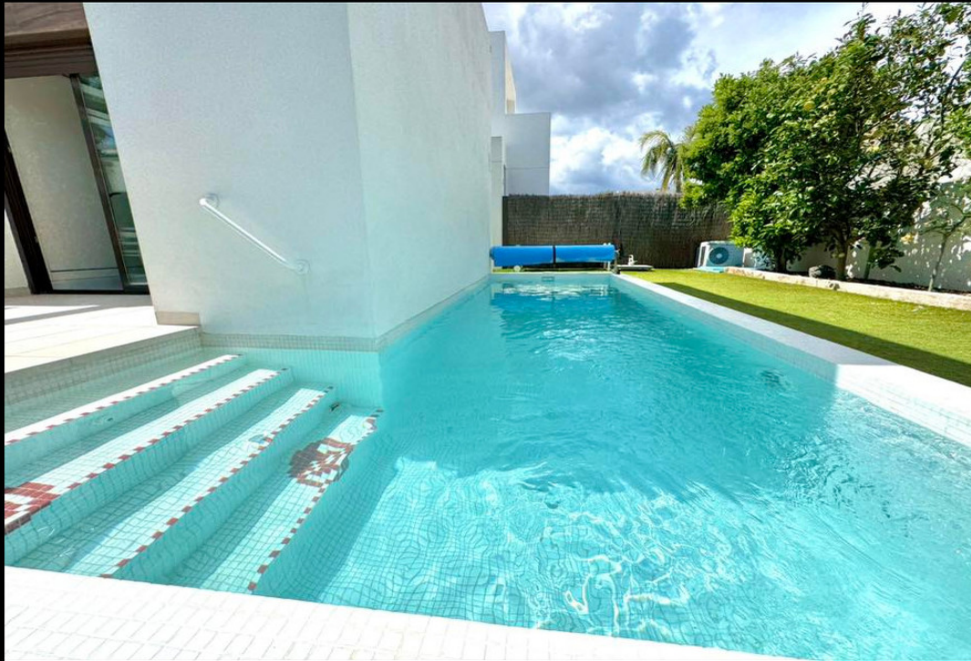

JL0640

Villa In Orihuela Costa

€1,800

2

2

N/A

N/A

N/A