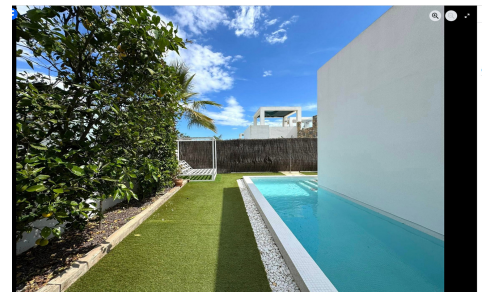

JL0640

Villa In Orihuela Costa

€1,800

2

2

N/A

N/A

N/A