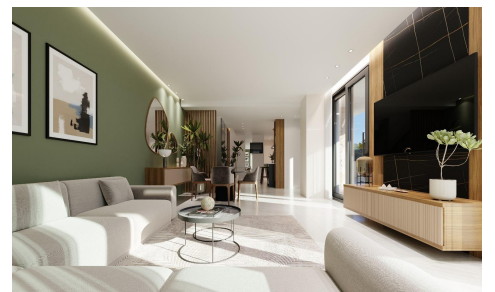

JL50121X

NEW BUILD VILLAS IN PRIVATE GATED RESG 559,000

3

3

210m²

266m²