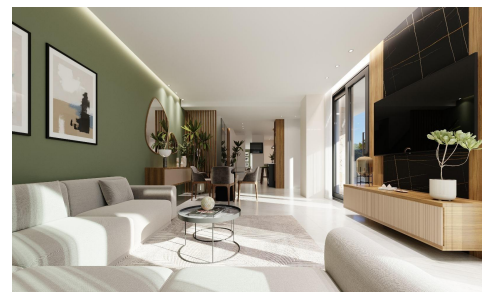

JL50121X

NEW BUILD VILLAS IN PRIVATE GATED RESORTS FROM €560,000

3

3

210m²

266m²