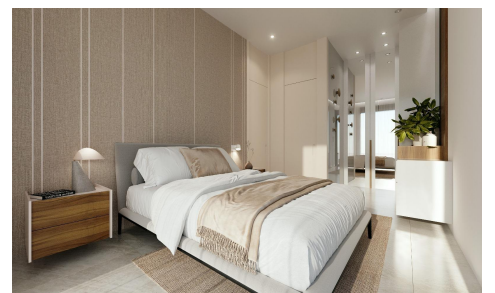

JL50121X

NEW BUILD VILLAS IN PRIVATE GATED RESG 559,000

3

3

210m²

266m²