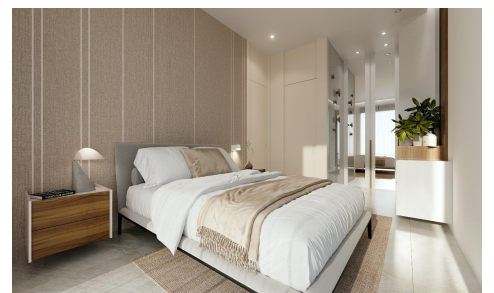

JL50121X

NEW BUILD VILLAS IN PRIVATE GATED RESORTS FROM €560,000

3

3

210m²

266m²