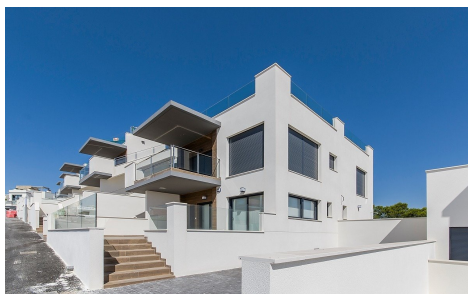

JL32378A

NEW BUILD BUNGALOWS IN SAN MIGUEL DE SAUDER

2

2

92m²

93m²