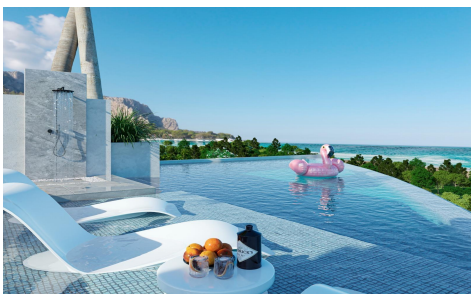

JL42230M

NEW BUILD VILLAS IN BENALMADENA

€2,600,000

4

4

508m²

764m²