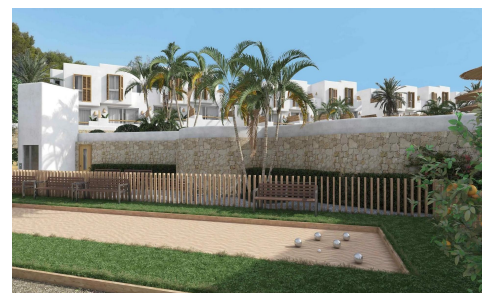

JL30092U

New Build Townhouses in Rafol de Almunia n €289,000

2

2

147m²

63m²