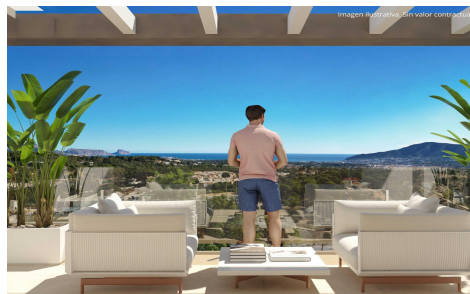

Imagen ilustrativa

JL47387Q

NEW BUILD RESIDENTIAL COMPLEX IN LA NAVE, 1,000,000

4

3

169m²

241m²