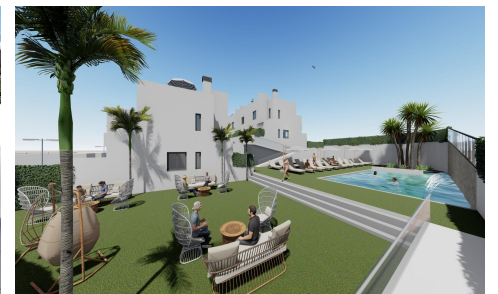

JL26535E

New Build Townhouses for Sale in Cox n 44 M€ 230,000

2

2

81m²

101m²