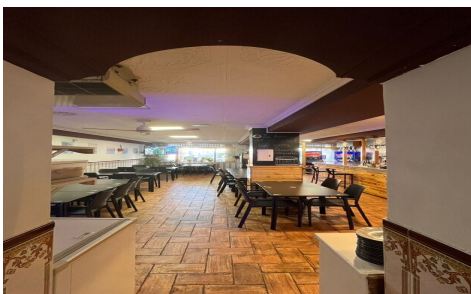

JL53039V

Commercial In javea

€475,000

0

1

126m²

N/A

N/A