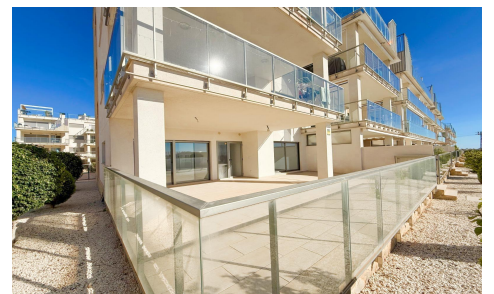

JL52949W

Apartment In Orihuela Costa

€378,000

3

2

139m²

N/A