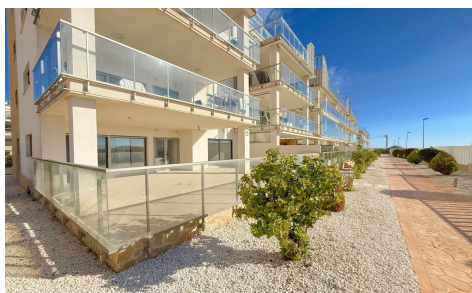

JL52949W

Apartment In Orihuela Costa

€378,000

3

2

139m²

N/A