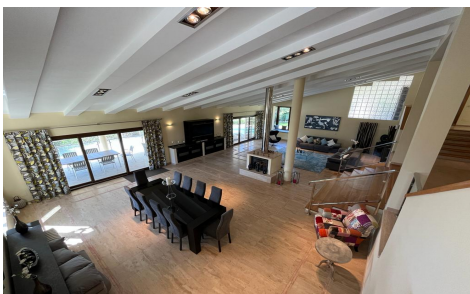

JL61612W

**Villa In La Manga Club**

**€1,950,000**

6

5

737m<sup>2</sup>

3,962m<sup>2</sup>

N/A