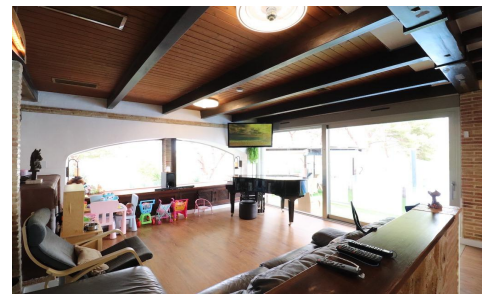

JL65035B

Villa In Orihuela Costa

€396,000

3

3

170m²

225m²

N/A