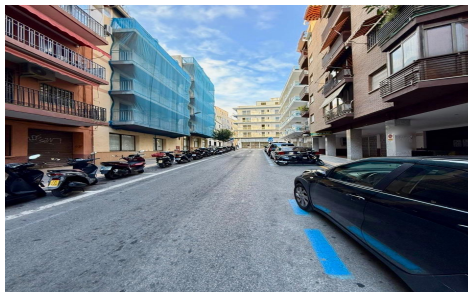

JL54351H

**Commercial In Benidorm**

**€134,000**

0

1

90m<sup>2</sup>

N/A

N/A