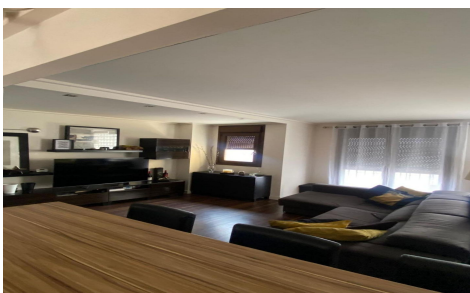

JL47215U

Villa In Torrevieja

€745,000

5

5

320m²

N/A

N/A