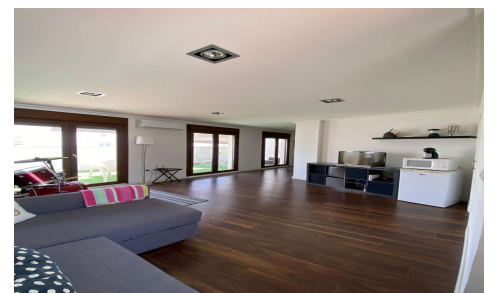

JL47215U

Villa In Torrevieja

€745,000

5

5

320m²

N/A

N/A