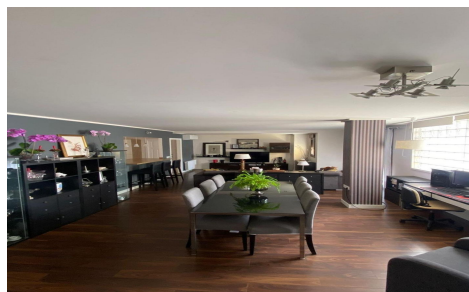

JL47215U

Villa In Torrevieja

€745,000

5

5

320m²

N/A

N/A