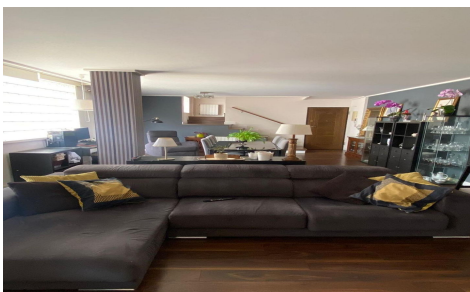

JL47215U

Villa In Torrevieja

€745,000

5

5

320m²

N/A

N/A