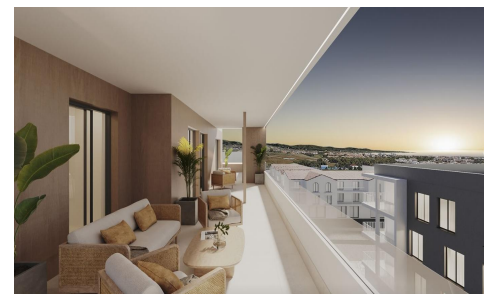

JL90725R

Luxurious Coastal Living in Costa del Sol's Princesa Victoria ~~€1,600,000~~ **€1,300,000**

3

2

128m²

N/A