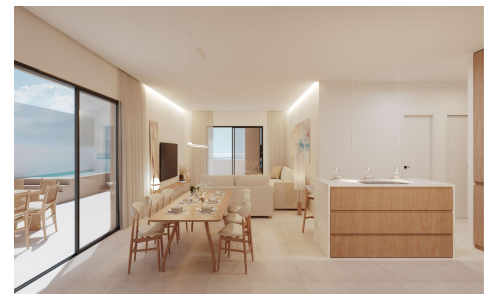

JL90725R

Luxurious Coastal Living in Costa del Sol's Princesa Victoria ~~€1,600,000~~ **€1,300,000**

3

2

128m²

N/A