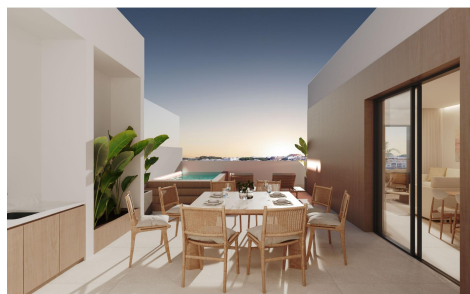

JL90725R

Luxurious Coastal Living in Costa del Sol's Princesa Victoria ~~€1,600,000~~ **€1,300,000**

3

2

128m²

N/A