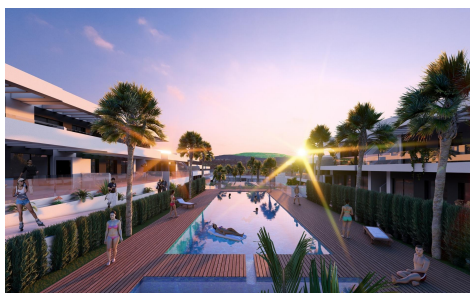

JL60038S

Exclusive New Construction Bungalows in La Encina €172,000

2

2

67m²

N/A