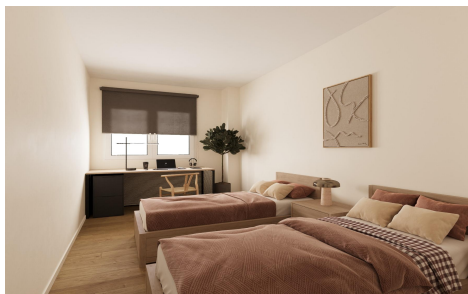

JL40405U

New Build Development in Aguilas (Murcia), Just 2300m from the Beach

3

2

112m²

N/A