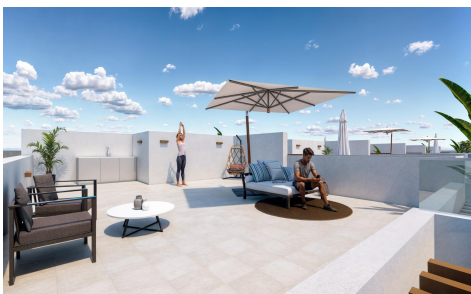

JL53807H

Modern New Build Villas in Torre-Pacheco, Murcia €24,900

3

2

90m²

198m²