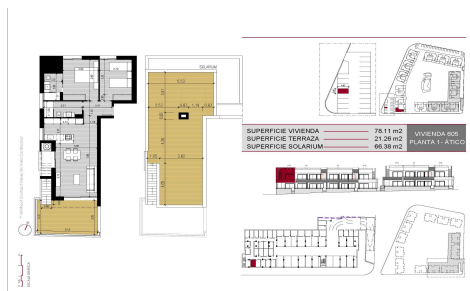

JL15910W

**Exclusive Mediterranean Living in Lo Marabu, €342,000**

2

2

78m<sup>2</sup>

N/A