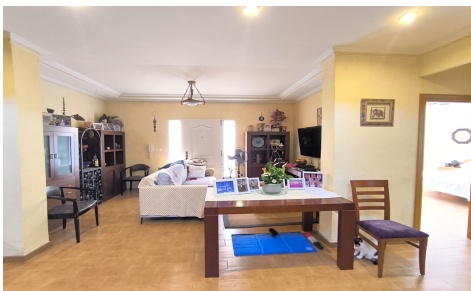

JL45071W

**Villa In Yecla**

**€399,000**

6

3

300m<sup>2</sup>

800m<sup>2</sup>

N/A