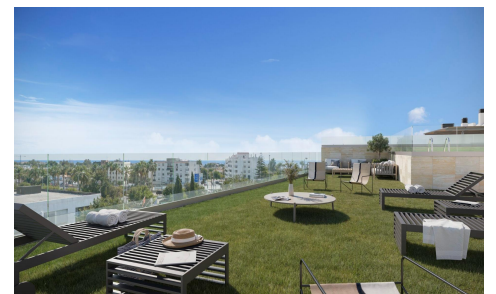

JL99490E

Luxury Coastal Living in San Pedro de Alcántara €592,200

2

2

75m²

N/A