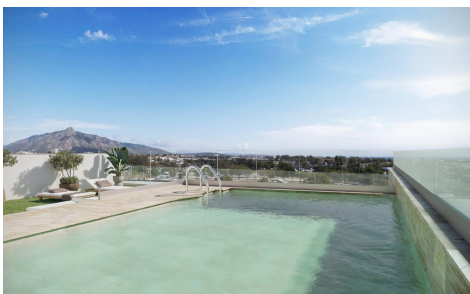

JL99490E

Luxury Coastal Living in San Pedro de Alcántara €592,200

2

2

75m²

N/A