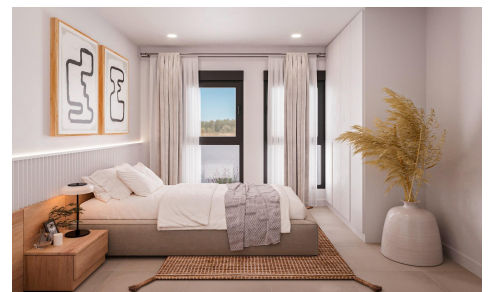

JL48346C

NEW BUILD BUNGALOWS IN FUENTE ALAMO MORCÓN

2

2

70m²

117m²

N/A