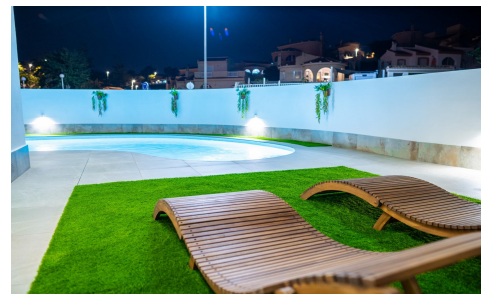

JL92503Q

BEAUTIFUL BIG VILLA WITH VIEWS TO THE SEA €598,000

3

2

433m²

274m²