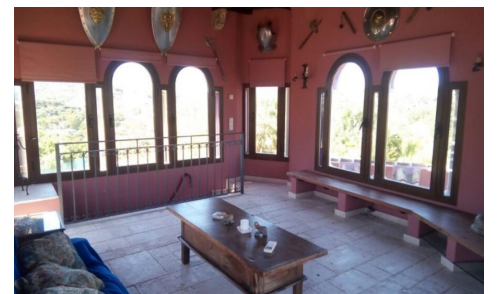

JL25934E

Country House In Alhaurin el Grande

€995,000

4

4

385m²

3,433m²

N/A