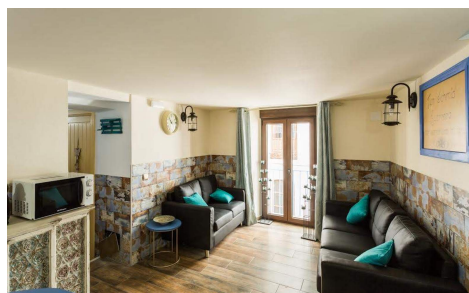

JL87247R

Villa In Competa

€497,000

8

8

355m²

N/A

N/A