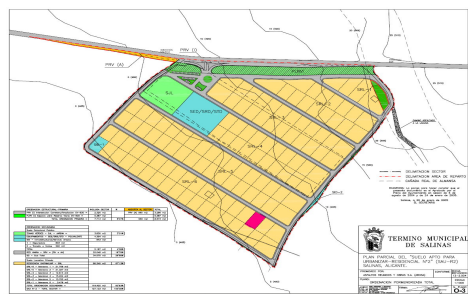

Land a Plots In Salinas **€30,995**