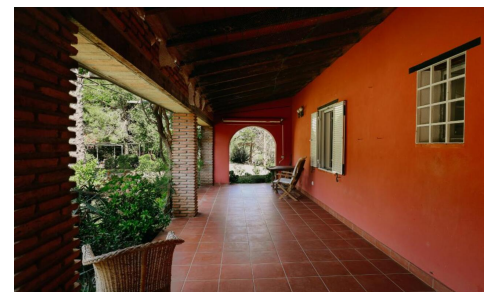

JL36317W

Country House In Alora

€685,000

5

4

286m²

75,000m²

N/A