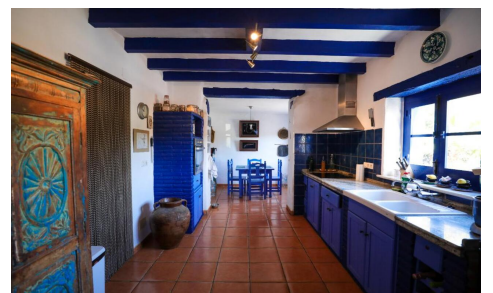

JL77558X

**Country House In Alora**

**€410,000**

3

3

275m<sup>2</sup>

900m<sup>2</sup>

N/A