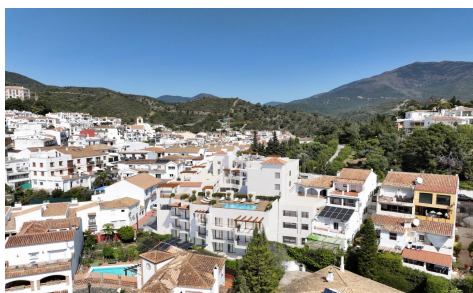

JL42276R

New-Build Apartments and Penthouses for Sale €400,000-

2

2

87m²

N/A