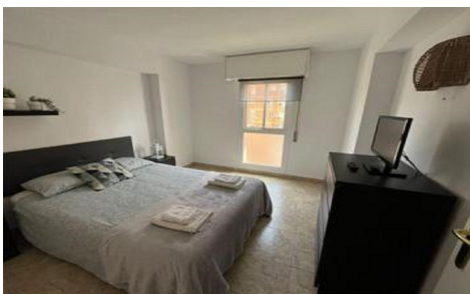

JL54404R

Apartment In Benalmadena

€244,750

2

1

49m²

N/A

N/A