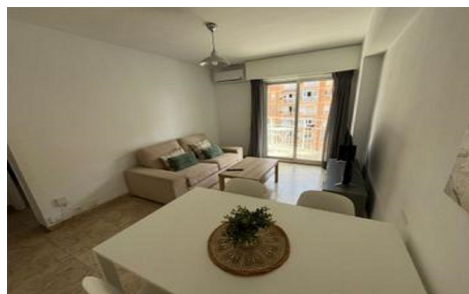

JL54404R

Apartment In Benalmadena

€244,750

2

1

49m²

N/A

N/A