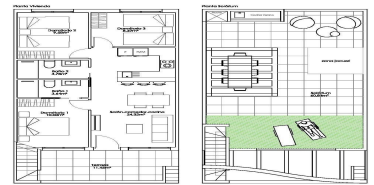

Exclusive New Build Bungalows in Pilar de la Horadada €625,000