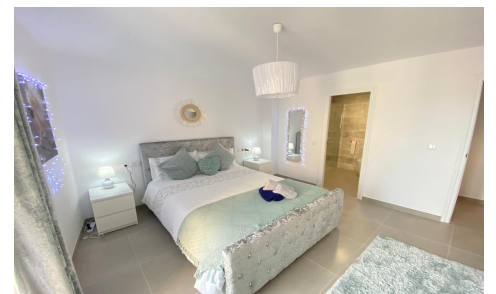

JL69314M

**Apartment In javea**

**€370,000**

3

3

180m<sup>2</sup>

N/A

N/A