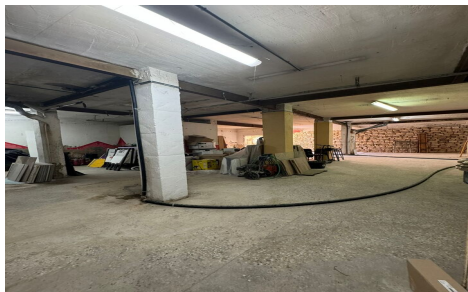

JL95137Y

Commercial In Alicante

€155,000

0

0

210m²

234m²

N/A