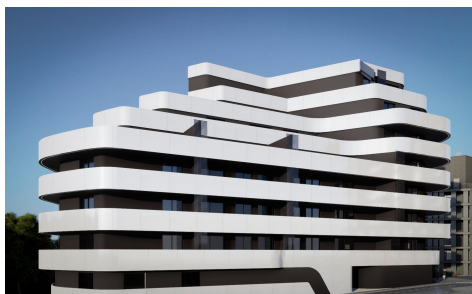

JL88867P

Luxury Apartments in Calpe just 3 Minutes from Cala de Burri

1

1

112m²

N/A