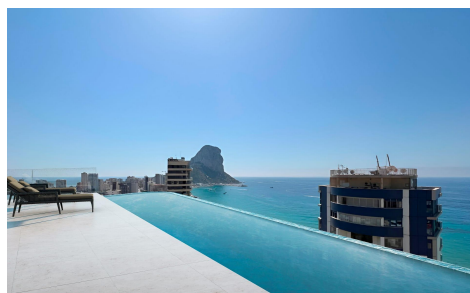

JL88867P

Luxury Apartments in Calpe just 3 Minutes from Cala de Burri

1

1

112m²

N/A