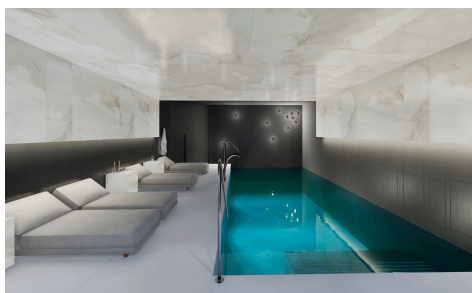

JL88867P

Luxury Apartments in Calpe just 3 Minutes from Cala de Burri

1

1

112m²

N/A