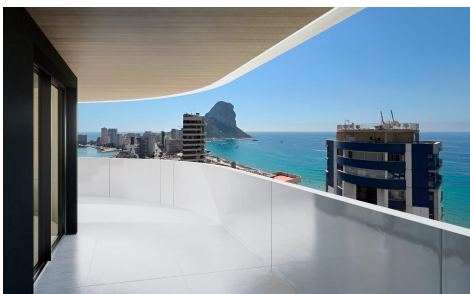

JL58580S

Luxury Apartments in Calpe just 3 Minutes from the Beach

2

2

105m²

N/A