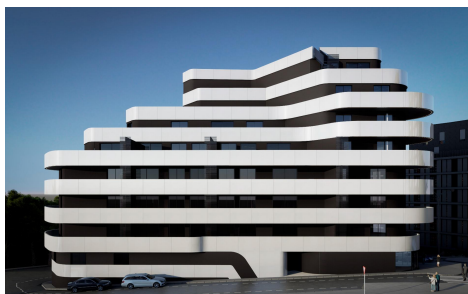

JL58580S

Luxury Apartments in Calpe just 3 Minutes from the Beach

2

2

105m²

N/A