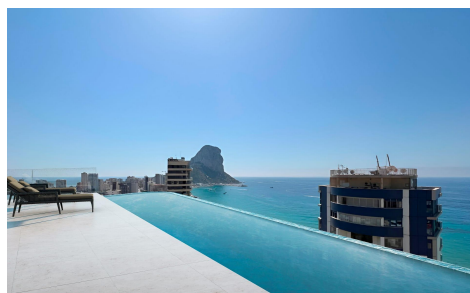

JL58580S

Luxury Apartments in Calpe just 3 Minutes from the Beach

2

2

105m²

N/A