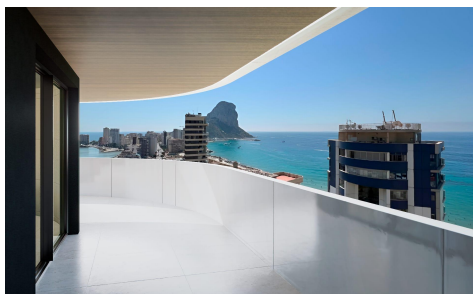

JL58580S

Luxury Apartments in Calpe just 3 Minutes from the Beach

2

2

105m²

N/A