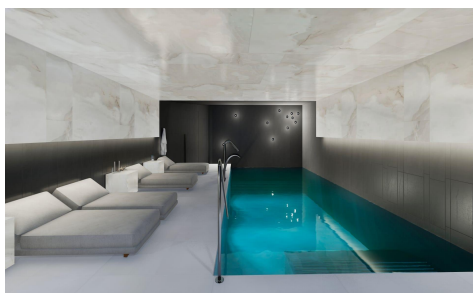

JL58580S

Luxury Apartments in Calpe just 3 Minutes from the Beach

2

2

105m²

N/A