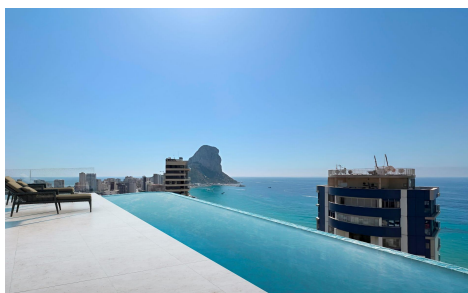

JL58580S

Luxury Apartments in Calpe just 3 Minutes from the Beach

2

2

105m²

N/A