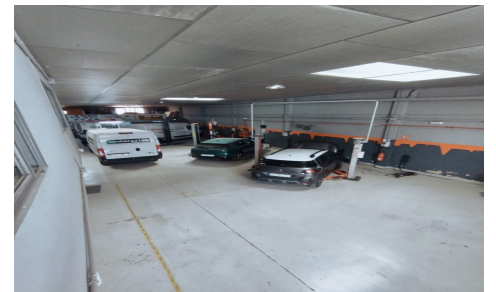

JL10980D

**Commercial In Paterna**

**€159,500**

0

0

N/A

N/A

N/A