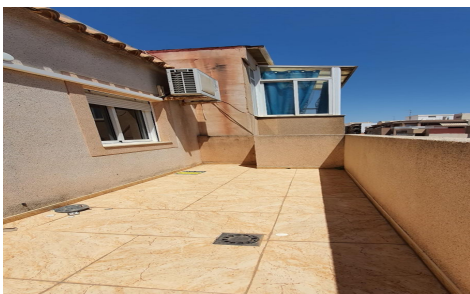

JL25158L

Penthouse In Torrevieja

€136,500

2

1

60m²

N/A