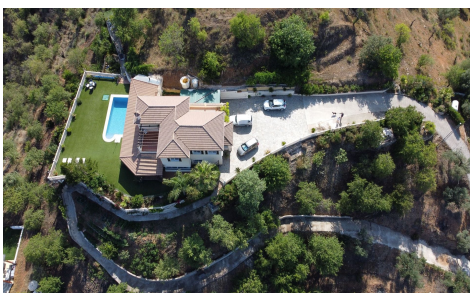

## Country House In Monda

€875,000

8

4

377m<sup>2</sup>

10,350m<sup>2</sup>

N/A