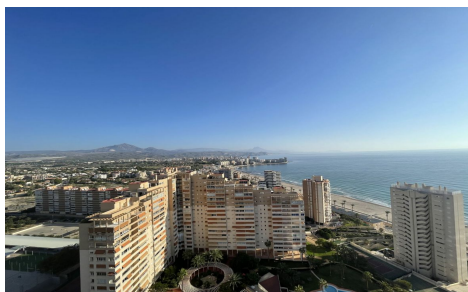

JL23661W

Duplex In El Campello

€620,000

4

4

180m²

N/A

N/A