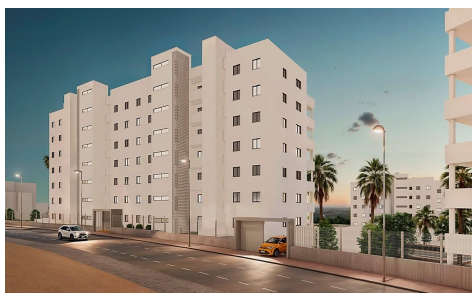

JL29322U

New Residential Development in San Miguel de €161,000

2

2

91m²

N/A